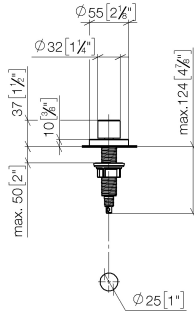

Strainer waste with control handle - Durabron (23kt Gold)

ELIO

10 710 970

- control for single basin
- including adapter for Bowden cable

Fits ELIO, ENO, MEM, META SQUARE, SYNC, TARA and TARA ULTRA

Fits: ELIO, MEM, TARA, TARA ULTRA, META SQUARE

10 710 970

mm [inches]

10 710 970

Parts for other finishes can be found here: [Chrome](#)

Spare parts list

No.	Item Number	Name	Quantity used	Delivery time
1	09 20 97 030-09	handle	1	40
2	90 12 12 002 00 90	fixing cap	1	2
3	09 27 87 006-09	rosette	1	40
4	90 14 10 043 00 90	seal	1	2
5	09 14 10 042 90	seal	1	2
6	09 29 06 087-09	spindle	1	-
Spare part can no longer be ordered, please order the replacement item				
7	04 30 01 029 00 90	adaptor	1	2
8	09 24 03 175 90	adaptor	1	2
9	09 11 10 073-07	connection	1	30
10	09 11 10 074-07	connection	1	30
11	09 11 10 079-07	connection	1	30
12	09 30 11 087 90	disc	1	2
13	09 23 30 024-07	nut	1	30